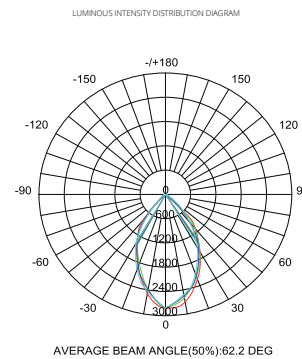

## Photometrics

18W 4000k

25W 4000k

30W 4000k

35W 4000k

**greenlux**  
cost reduction LED lighting