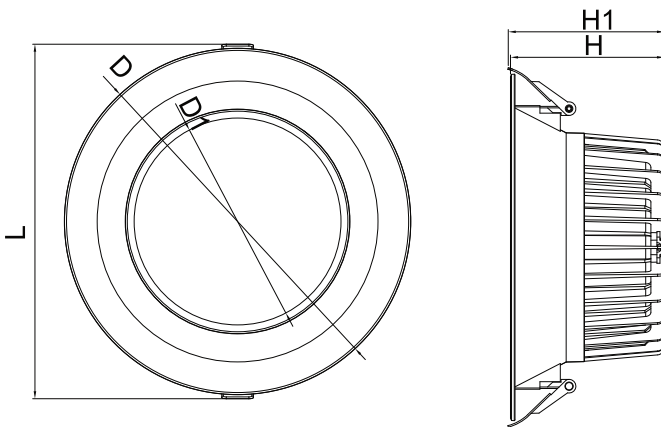

## Dimensions & Materials

<b>Product Dimensions (mm)</b>	6" Ø170*86
	8" Ø230*106
<b>Cutout Dimensions (mm)</b>	6" Ø150
	8" Ø200
<b>Housing Material</b>	Aluminum Alloy Housing
<b>Cover</b>	Frosted or Clear

## Dimensions

	6inch	8inch
D	170mm	230mm
D1	104.2mm	137mm
H	80.5mm	102mm
H1	86mm	106mm
L	177mm	235mm