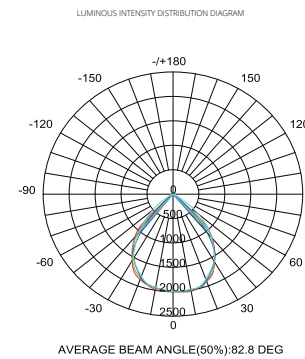

## Dimensions

	6inch	8inch
D	170mm	230mm
D1	104.2mm	137mm
H	80.5mm	102mm
H1	86mm	106mm
L	177mm	235mm

## Photometrics

18W 4000k

25W 4000k

30W 4000k

35W 4000k

**greenlux**  
cost reduction LED lighting