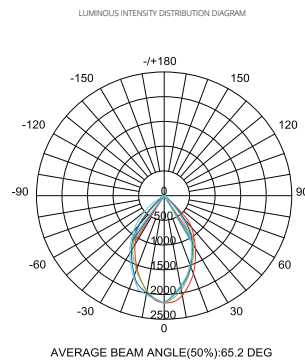

## Dimensions

	6inch	8inch
D	170mm	230mm
D1	104.2mm	137mm
H	80.5mm	102mm
H1	86mm	106mm
L	177mm	235mm

## Photometrics

18W 4000k

25W 4000k

30W 4000k

35W 4000k

**greenlux**  
cost reduction LED lighting