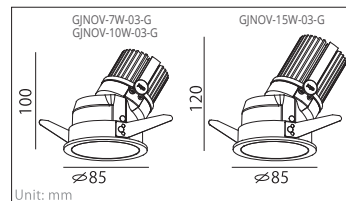

Adjustable
LED Hotel architectural Series

Lamp Source: CREE / SHARP / BRIDGELUX ..... Color matching: 2700K / 3000K / 3500K / 4000K / 5000K / 6500K

Adjustable Cut-off angle 55° COB LED(LUMINUS) 7W (Reflector beam angle: 15° / 25° / 38°) LD With DC 36V 200mA LED Driver AC 100V~240V 50/60Hz Ra 90 LE* / TE* / 0-10V / Dali ∅75mm GJNOV-7W-03-G White	Adjustable Cut-off angle 55° COB LED(LUMINUS) 10W (Reflector beam angle: 15° / 25° / 38°) LD With DC 36V 250mA LED Driver AC 100V~240V 50/60Hz Ra 90 LE* / TE* / 0-10V / Dali ∅75mm GJNOV-10W-03-G White	Adjustable Cut-off angle 55° COB LED(LUMINUS) 15W (Reflector beam angle: 15° / 25° / 38°) LD With DC 36V 400mA LED Driver AC 100V~240V 50/60Hz Ra 90 LE* / TE* / 0-10V / Dali ∅75mm GJNOV-15W-03-G White