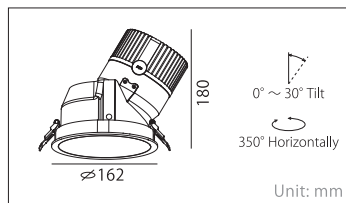

Nove 03 Series Architectural LED Downlight

Base

LED Hotel architectural Series

Lamp Source: CREE / SHARP / BRIDGELUX ..... Color matching: 2700K / 3000K / 3500K / 4000K / 5000K / 6500K

Base	Cut-off angle 55°	Base	Cut-off angle 55°	Base	Cut-off angle 55°
COB LED(LUMINUS) 25W (Reflector beam angle: 15° / 25° / 38°)	COB LED(LUMINUS) 30W (Reflector beam angle: 15° / 25° / 38°)	COB LED(LUMINUS) 35W (Reflector beam angle: 15° / 25° / 38°)			
With DC 36V 700mA LED Driver	With DC 36V 800mA LED Driver	With DC 36V 900mA LED Driver			
AC 100V~240V 50/60Hz	AC 100V~240V 50/60Hz	AC 100V~240V 50/60Hz			
Ra 90	Ra 90	Ra 90			
LE* / TE* / 0-10V / Dali	LE* / TE* / 0-10V / Dali	LE* / TE* / 0-10V / Dali			
$\varnothing$150mm	$\varnothing$150mm	$\varnothing$150mm			
GJNOV-25W-03-F White	GJNOV-30W-03-F White	GJNOV-35W-03-F White			

CE IP20

Base

LED Hotel architectural Series

Base	Cut-off angle 55°
COB LED(LUMINUS) 50W (Reflector beam angle: 15° / 25° / 38°)	
With DC 36V 1200mA LED Driver	
AC 100V~240V 50/60Hz	
Ra 90	
LE* / TE* / 0-10V / Dali	
$\varnothing$150mm	
GJNOV-50W-03-F White	

CE IP20

Adjustable

LED Hotel architectural Series

Adjustable	Cut-off angle 55°
COB LED(LUMINUS) 50W (Reflector beam angle: 15° / 25° / 38°)	
With DC 36V 1200mA LED Driver	
AC 100V~240V 50/60Hz	
Ra 90	
LE* / TE* / 0-10V / Dali	
$\varnothing$150mm	
GJNOV-50W-03-G White	

CE IP20

Adjustable

LED Hotel architectural Series

Lamp Source: CREE / SHARP / BRIDGELUX ..... Color matching: 2700K / 3000K / 3500K / 4000K / 5000K / 6500K