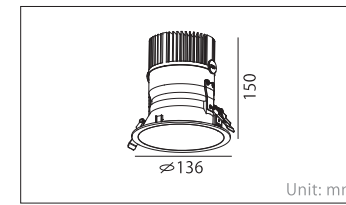

# Nove 03 Series Architectural LED Downlight

**Base**  
LED Hotel architectural Series

Lamp Source: CREE / SHARP / BRIDGELUX ..... Color matching: 2700K / 3000K / 3500K / 4000K / 5000K / 6500K

<p>Base Cut-off angle 55°</p> <p>COB LED(LUMINUS) 7W (Reflector beam angle: 15° / 25° / 38° / 55°)</p> <p>LD With DC 36V 200mA LED Driver</p> <p>AC 100V~240V 50/60Hz</p> <p>Ra 90</p> <p>LE* / TE* / 0-10V / Dali</p> <p>∅75mm</p> <p><b>GJNOV-7W-03-F</b> White</p>	<p>Base Cut-off angle 55°</p> <p>COB LED(LUMINUS) 10W (Reflector beam angle: 15° / 25° / 38° / 55°)</p> <p>LD With DC 36V 250mA LED Driver</p> <p>AC 100V~240V 50/60Hz</p> <p>Ra 90</p> <p>LE* / TE* / 0-10V / Dali</p> <p>∅75mm</p> <p><b>GJNOV-10W-03-F</b> White</p>	<p>Base Cut-off angle 55°</p> <p>COB LED(LUMINUS) 15W (Reflector beam angle: 15° / 25° / 38° / 55°)</p> <p>LD With DC 36V 400mA LED Driver</p> <p>AC 100V~240V 50/60Hz</p> <p>Ra 90</p> <p>LE* / TE* / 0-10V / Dali</p> <p>∅75mm</p> <p><b>GJNOV-15W-03-F</b> White</p>
---	---	---