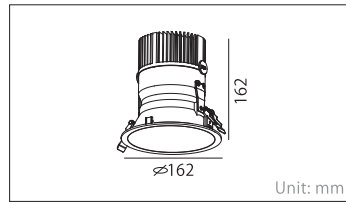

Nove 03 Series Architectural LED Downlight