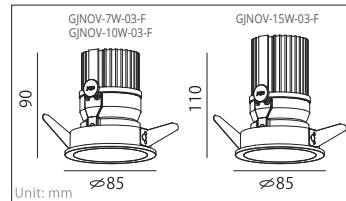

# Nove 03 Series Architectural LED Downlight

**Base**  
LED Hotel architectural Series

Lamp Source: CREE / SHARP / BRIDGELUX ..... Color matching: 2700K / 3000K / 3500K / 4000K / 5000K / 6500K

<p>Base Cut-off angle 55°</p> <p>COB LED(LUMINUS) 7W (Reflector beam angle: 15° / 25° / 38° / 55°)</p> <p>LD With DC 36V 200mA LED Driver</p> <p>AC 100V~240V 50/60Hz</p> <p>Ra 90</p> <p>LE* / TE* / 0-10V / Dali</p> <p>∅75mm</p> <p><b>GJNOV-7W-03-F</b> White</p>	<p>Base Cut-off angle 55°</p> <p>COB LED(LUMINUS) 10W (Reflector beam angle: 15° / 25° / 38° / 55°)</p> <p>LD With DC 36V 250mA LED Driver</p> <p>AC 100V~240V 50/60Hz</p> <p>Ra 90</p> <p>LE* / TE* / 0-10V / Dali</p> <p>∅75mm</p> <p><b>GJNOV-10W-03-F</b> White</p>	<p>Base Cut-off angle 55°</p> <p>COB LED(LUMINUS) 15W (Reflector beam angle: 15° / 25° / 38° / 55°)</p> <p>LD With DC 36V 400mA LED Driver</p> <p>AC 100V~240V 50/60Hz</p> <p>Ra 90</p> <p>LE* / TE* / 0-10V / Dali</p> <p>∅75mm</p> <p><b>GJNOV-15W-03-F</b> White</p>
---	---	---