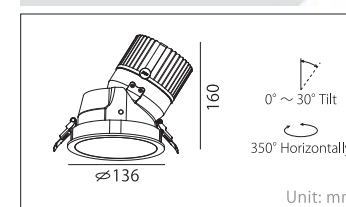

Adjustable
LED Hotel architectural Series

Lamp Source: CREE / SHARP / BRIDGELUX ..... Color matching: 2700K / 3000K / 3500K / 4000K / 5000K / 6500K

Adjustable Cut-off angle 55° COB LED(LUMINUS) 15W (Reflector beam angle: 15° / 25° / 38°) LD With DC 36V 400mA LED Driver AC 100V~240V 50/60Hz Ra 90 LE* / TE* / 0-10V / Dali ∅125mm GJNOV-15W-03-G White	Adjustable Cut-off angle 55° COB LED(LUMINUS) 20W (Reflector beam angle: 15° / 25° / 38°) LD With DC 36V 550mA LED Driver AC 100V~240V 50/60Hz Ra 90 LE* / TE* / 0-10V / Dali ∅125mm GJNOV-20W-03-G White	Adjustable Cut-off angle 55° COB LED(LUMINUS) 25W (Reflector beam angle: 15° / 25° / 38°) LD With DC 36V 700mA LED Driver AC 100V~240V 50/60Hz Ra 90 LE* / TE* / 0-10V / Dali ∅125mm GJNOV-25W-03-G White