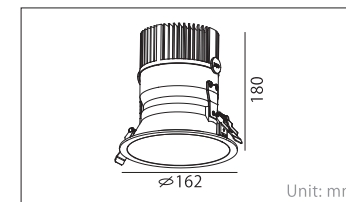

Base

LED Hotel architectural Series

Lamp Source: CREE / SHARP / BRIDGELUX ..... Color matching: 2700K / 3000K / 3500K / 4000K / 5000K / 6500K

Base	Cut-off angle 55°	Base	Cut-off angle 55°	Base	Cut-off angle 55°
COB LED(LUMINUS) 25W (Reflector beam angle: 15° / 25° / 38°)	COB LED(LUMINUS) 30W (Reflector beam angle: 15° / 25° / 38°)	COB LED(LUMINUS) 35W (Reflector beam angle: 15° / 25° / 38°)			
With DC 36V 700mA LED Driver	With DC 36V 800mA LED Driver	With DC 36V 900mA LED Driver			
AC 100V~240V 50/60Hz	AC 100V~240V 50/60Hz	AC 100V~240V 50/60Hz			
Ra 90	Ra 90	Ra 90			
LE* / TE* / 0-10V / Dali	LE* / TE* / 0-10V / Dali	LE* / TE* / 0-10V / Dali			
$\varnothing$150mm	$\varnothing$150mm	$\varnothing$150mm			
GJNOV-25W-03-F White	GJNOV-30W-03-F White	GJNOV-35W-03-F White			

CE IP20