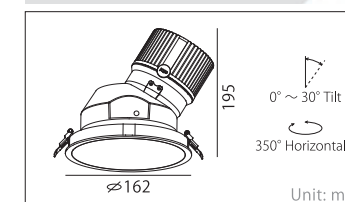

Base

LED Hotel architectural Series

Base	Cut-off angle 55°
COB LED(LUMINUS) 50W (Reflector beam angle: 15° / 25° / 38°)	
With DC 36V 1200mA LED Driver	
AC 100V~240V 50/60Hz	
Ra 90	
LE* / TE* / 0-10V / Dali	
$\varnothing$150mm	
GJNOV-50W-03-F White	

CE IP20

Adjustable

LED Hotel architectural Series

Adjustable	Cut-off angle 55°
COB LED(LUMINUS) 50W (Reflector beam angle: 15° / 25° / 38°)	
With DC 36V 1200mA LED Driver	
AC 100V~240V 50/60Hz	
Ra 90	
LE* / TE* / 0-10V / Dali	
$\varnothing$150mm	
GJNOV-50W-03-G White	

CE IP20