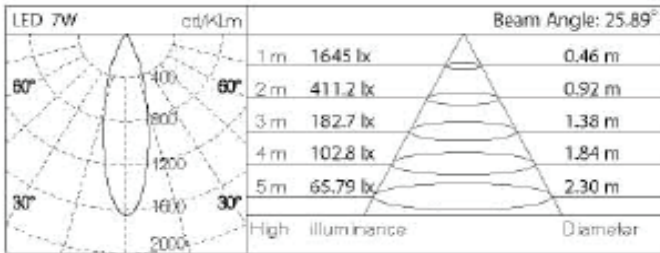

greenlux
cost reduction LED lighting

Rina Series Recessed LED Downlight

Available in Multiple Wattage
80% lumen maintenance at 50,000 hours

Dimensions & Photometrics

Model#	Dimensions (mm)	Cutout (mm)	Beam Angle	CCT (k)	Lumens	Wattage	LED	Dimmer (option)
A								
GJRIN-7W-A	Ø78*107	Ø70			630	7W		
GJRIN-10W-A	Ø78*107	Ø70		3000k	900	10W		Triac
B								
			26°/36°/48°	4000k			COB	0-10V
GJRIN-7W-B	Ø100*110	Ø92		5000k	630	7W		DALI
GJRIN-10W-B	Ø100*110	Ø92		6000k	900	10W