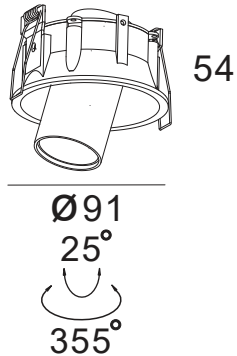

LED Recessed Down Light

GAROB-7W-A

Specification

Product code:	GAROB-7W
Power:	7W
Electric data:	AC 220-240V 50-60Hz
Lumen:	600lm
Beam angle:	24° / 36° / 60°
Color temperature:	3000K / 4000K
IP class:	IP20
CRI:	>85 / 92
Current:	350mA
LED source:	COB LED
Fixture material:	Aluminum
Finish:	White / Black

GAROB-7W-B