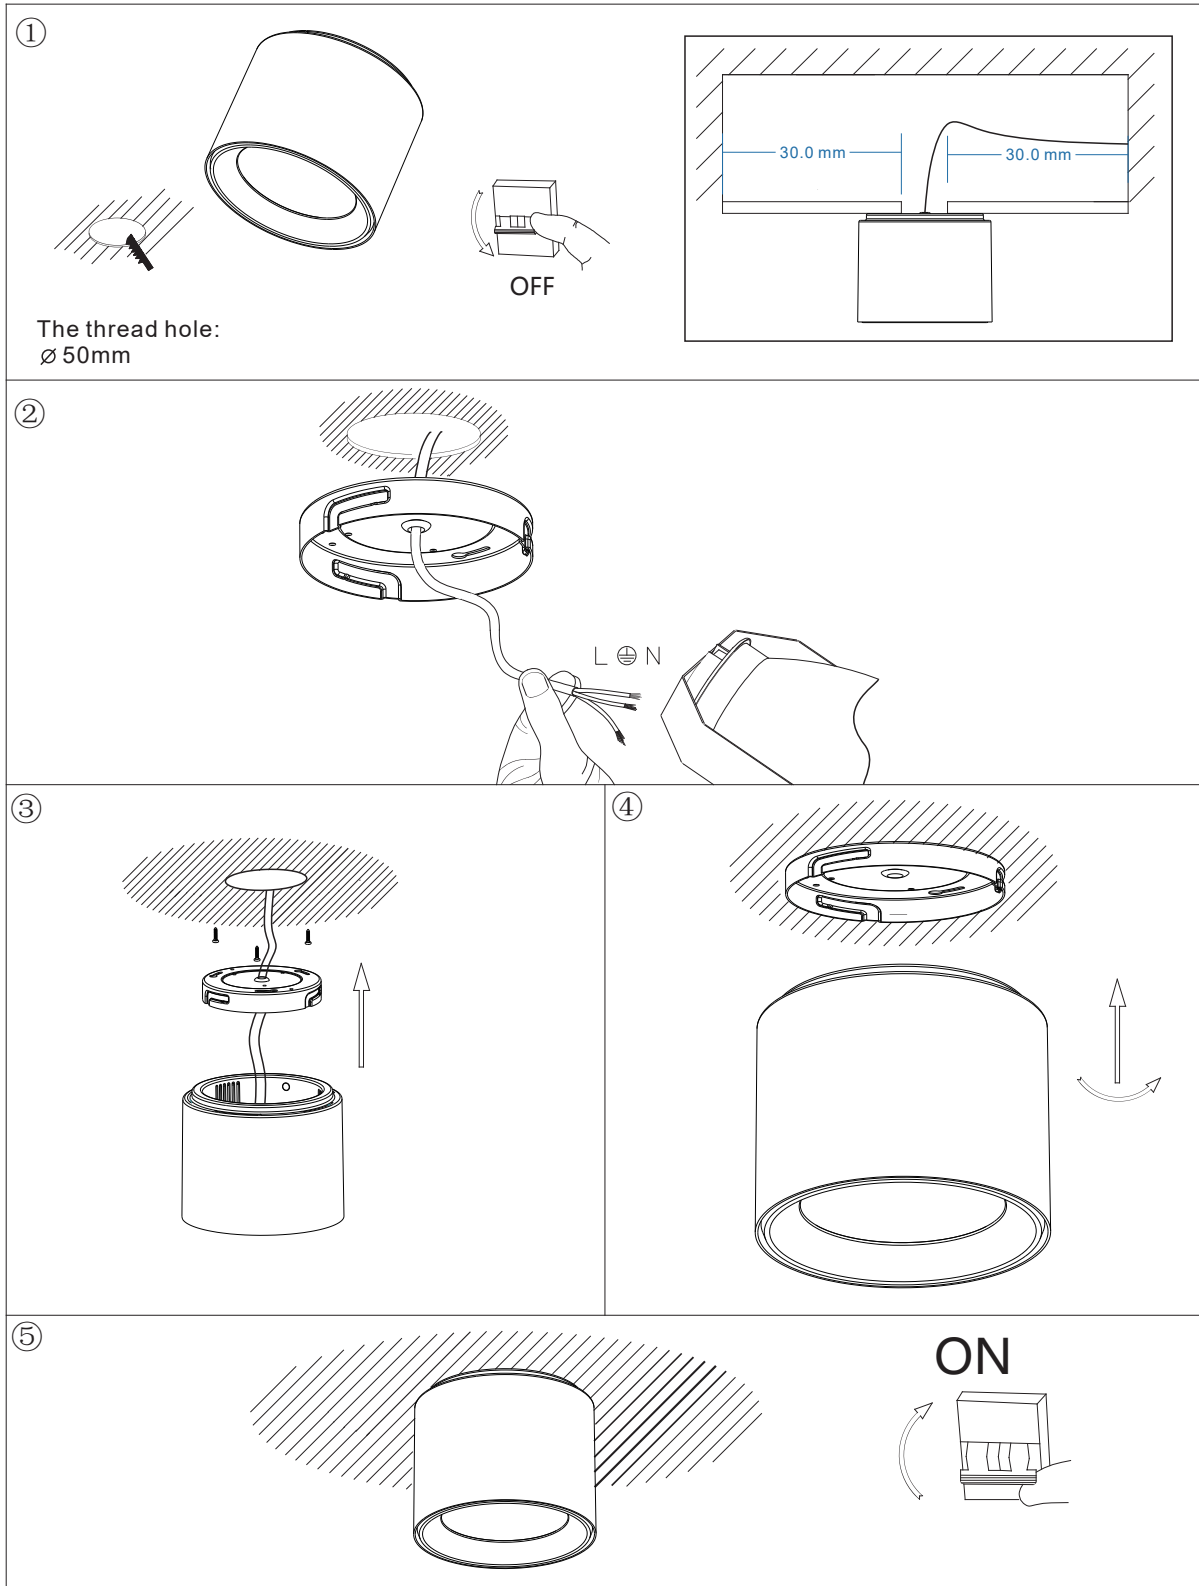

# Fab Series Surface Mounted LED Downlight Installation Manual

## Surface Mounted