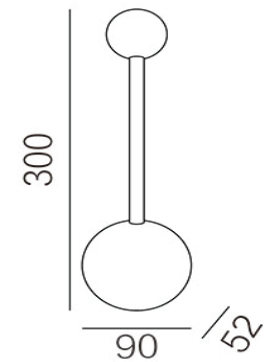

GVSTE-2W-300