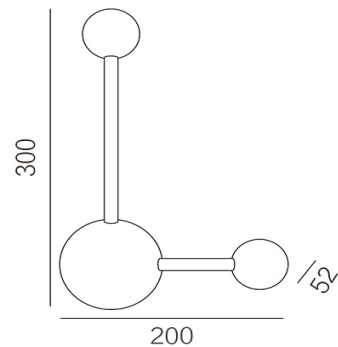

GVSTE-4W-320

LED Wall Light

Specification

Product code:	GVSTE-2W-200 / GVSTE-2W-300 / GVSTE-4W-320
Power:	2W / 4W
Electric data:	AC 220-240V 50-60Hz
Lumen:	52lm / 104lm
Beam angle:	/
Color temperature:	3000K / 4000K
IP class:	IP20
Fixture size:	200 * 90 * 52mm / 300 * 90 * 52mm / 300 * 200 * 52mm
Cutout size:	/
LED source:	LED
Fixture material:	Aluminum
Finish:	White / Black