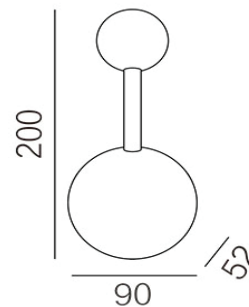

GVSTE-2W-200

LM80

5 Yrs
Warranty

RCM

SAA

IP20

TUV

9/331 Ingles Street
Port Melbourne VIC 3207 Australia

info@greenlux.com.au
sales@greenlux.com.au

T 1300 650 625
www.greenlux.com.au