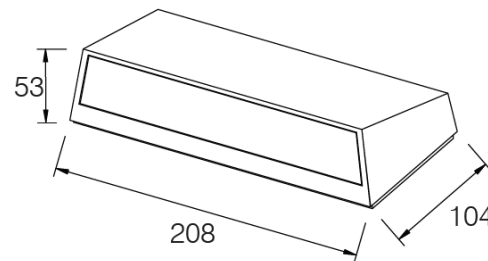

LED Wall Light

Specification

Product code:	GKTRE-16W
Power:	16W (down)
Electric data:	AC 220-240V 50-60Hz
Lumen:	1200lm
Beam angle:	/
Color temperature:	3000K ~ 5000K
IP class:	IP65
Fixture size:	208 * 104 * 53mm
Cutout size:	/
LED source:	Philips 3030
Fixture material:	Aluminum
Finish:	Black / White / Grey