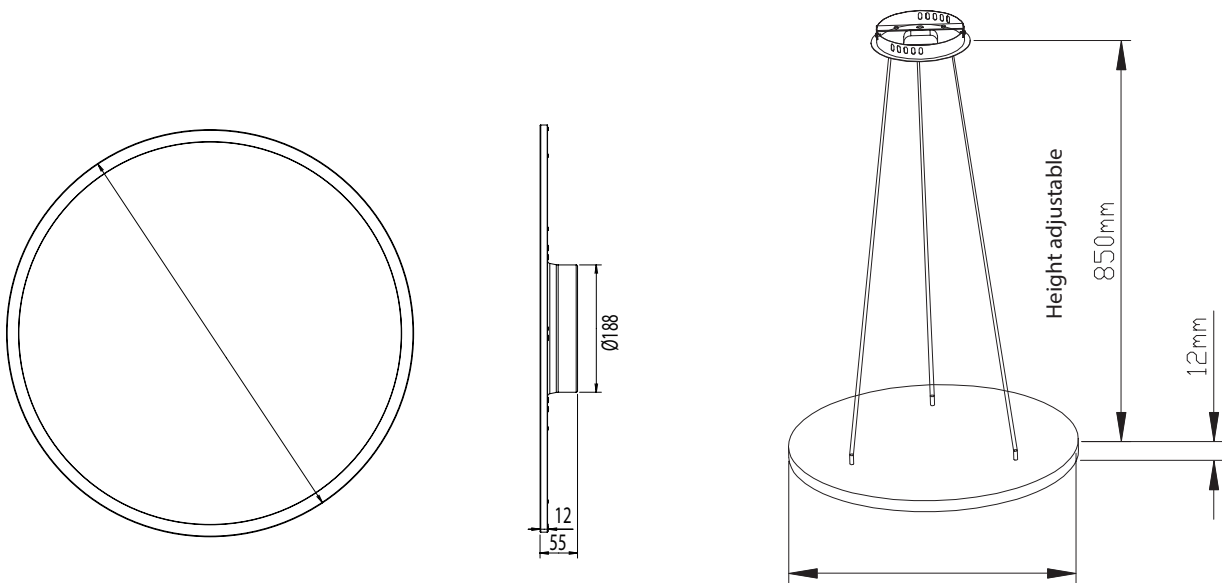

Dimensions & Material

Product Dimension (mm)	Ø300 * 12 Ø400 * 12 Ø500 * 12 Ø600 * 12
Housing Material	Aluminium Housing
Housing Color	White

ELEGANT DESIGN

creates soft lighting effect

Recessed into ceiling

Suspending

LIGHTING AND SPACE

greenlux
cost reduction LED lighting

Circus Series 01 LED **Dimmable** Pendant Light

greenlux
cost reduction LED lighting

Circus Series 01 LED **Dimmable** Pendant Light

Dimensions

Model	Dimensions (mm)	Power	Power Factor	Lumen (±5%)	Beam angle	CCT	CRI	Dimmable
GUCIR-18W-3012-01	300 * 12	18W	≥0.9	1560	120°	3000K ~ 5700K	≥80 / 90	Yes
GUCIR-25W-4012-01	400 * 12	25W	≥0.9	2170	120°	3000K ~ 5700K	≥80 / 90	Yes
GUCIR-35W-4012-01	400 * 12	35W	≥0.9	3080	120°	3000K ~ 5700K	≥80 / 90	Yes
GUCIR-30W-5012-01	500 * 12	30W	≥0.9	2460	120°	3000K ~ 5700K	≥80 / 90	Yes
GUCIR-35W-5012-01	500 * 12	35W	≥0.9	2900	120°	3000K ~ 5700K	≥80 / 90	Yes
GUCIR-35W-6012-01	600 * 12	35W	≥0.9	3040	120°	3000K ~ 5700K	≥80 / 90	Yes
GUCIR-45W-6012-01	600 * 12	45W	≥0.9	3600	120°	3000K ~ 5700K	≥80 / 90	Yes