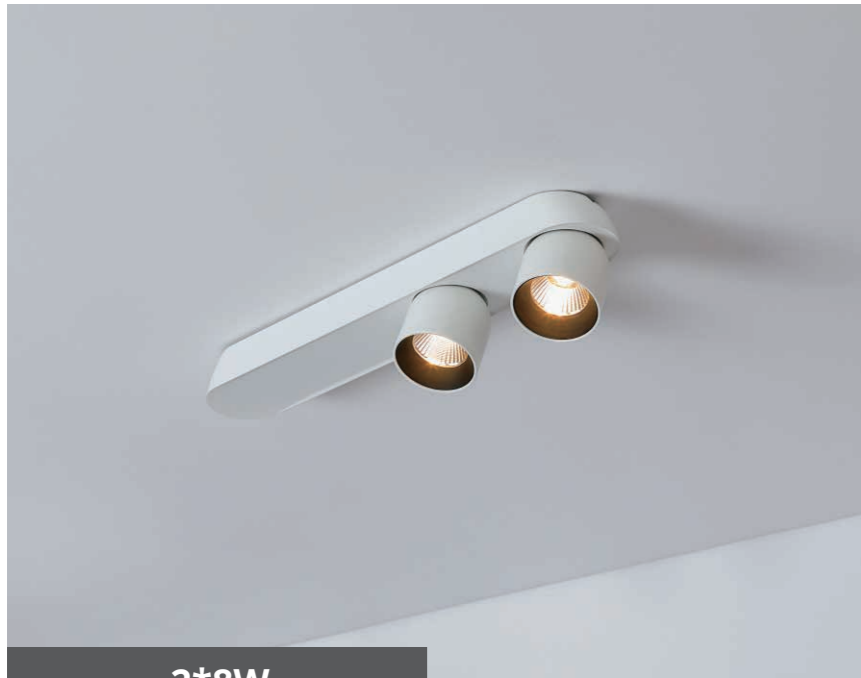

Cus Family

Cus Recessed

Cus Surface Mounted

Cus Pendant

8W

GSCUS-8W-RE

3*8W

GSCUS-3*8W-R-SM

Cus LED Recessed Down Light

230mA 36V, CRI>90, SDCM<3

FINISHING:
Textured White
Textured Black
Silver Grey

IP21

LIGHT DISTRIBUTION for 2700K
medium 36°

h(m)	E(lx)	ø(m)
1	1050	ø0.62
2	262.6	ø1.25
3	116.7	ø1.88
4	65.65	ø2.50
5	42.02	ø3.13

LIGHT DISTRIBUTION for 3000K
medium 36°

h(m)	E(lx)	ø(m)
1	4342	ø0.64
2	1074	ø1.29
3	472.2	ø1.93
4	261.0	ø2.58
5	161.2	ø3.22

Baffle

Supplied with triac dimmable LED converter

Photometric Info

24D
36D

2*8W

GSCUS-2*8W-L-SM

4*8W

Cus P LED Pendant Light
GSCUS-4*8W-P

GSCUS-4*8W-L-SM

Cus L LED Surface Mounted Down Light

230mA 36V, CRI>90, SDCM<3
(incl. LED converter)

FINISHING:
Textured White
Textured Black
Silver Grey

IP21

LIGHT DISTRIBUTION for 3000K
medium 36°