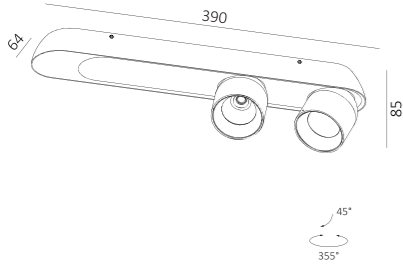

2*8W

4*8W

Cus L LED Surface Mounted Down Light

230mA 36V, CRI>90, SDCM<3
(incl. LED converter)

FINISHING:
Textured White
Textured Black
Silver Grey

IP21

LIGHT DISTRIBUTION for 3000K
medium 36°

h(m)	E(lx)	ø(m)
1	2895	ø0.63
2	714.4	ø1.28
3	311.0	ø1.93
4	178.1	ø2.57
5	109.0	ø3.22

Supplied with triac dimmable LED converter

Photometric Info

24D
36D

Cus L LED Surface Mounted Down Light

230mA 36V, CRI>90, SDCM<3
(incl. LED connector)

FINISHING:
Textured White
Textured Black
Silver Grey

IP21

Supplied with triac dimmable LED converter

Photometric Info

24D
36D