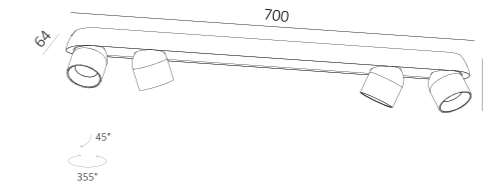

Cus L LED Surface Mounted Down Light

230mA 36V, CRI>90, SDCM<3
(incl. LED connector)

FINISHING:
Textured White
Textured Black
Silver Grey

IP21

Supplied with triac dimmable LED converter

Photometric Info

24D
36D