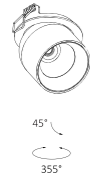

Cus Family

Cus Recessed

Cus Surface Mounted

Cus Pendant

8W

GSCUS-8W-RE

3*8W

GSCUS-3*8W-R-SM

Cus LED Recessed Down Light

230mA 36V, CRI>90, SDCM<3

FINISHING:
Textured White
Textured Black
Silver Grey

IP21

LIGHT DISTRIBUTION for 2700K
medium 36°

h(m)	E(lx)	ø(m)
1	1050	ø0.62
2	262.6	ø1.25
3	116.7	ø1.88
4	65.65	ø2.50
5	42.02	ø3.13

Cutout: 62mm
 5-25mm

Baffle

Photometric Info

24D
36D

Cus R LED Surfaced Mounted Down Light

230mA 36V, CRI>90, SDCM<3
(incl. LED converter)

FINISHING:
Textured White
Textured Black
Silver Grey

IP21

h(m)	E(lx)	ø(m)
1	2895	ø0.63
2	714.4	ø1.28
3	311.0	ø1.93
4	178.1	ø2.57
5	109.0	ø3.22

Supplied with triac dimmable LED converter

Photometric Info

24D
36D

Cus L LED Surface Mounted Down Light

230mA 36V, CRI>90, SDCM<3
(incl. LED connector)