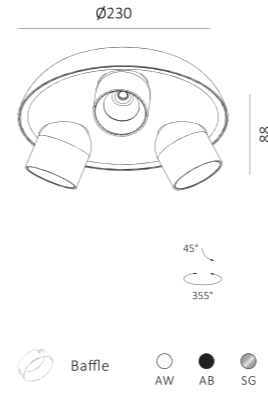

Cus LED Recessed Down Light

230mA 36V, CRI>90, SDCM<3

FINISHING:
Textured White
Textured Black
Silver Grey

IP21

LIGHT DISTRIBUTION for 2700K
medium 36°

h(m)	E(lx)	ø(m)
1	1050	ø0.62
2	262.6	ø1.25
3	116.7	ø1.88
4	65.65	ø2.50
5	42.02	ø3.13

Cutout: 62mm
 5-25mm

Baffle

Photometric Info

24D
36D

Cus R LED Surfaced Mounted Down Light

230mA 36V, CRI>90, SDCM<3
(incl. LED converter)

FINISHING:
Textured White
Textured Black
Silver Grey

IP21

LIGHT DISTRIBUTION for 3000K
medium 36°

h(m)	E(lx)	ø(m)
1	4342	ø0.64
2	1074	ø1.29
3	472.2	ø1.93
4	261.0	ø2.58
5	161.2	ø3.22

Baffle

Supplied with triac dimmable LED converter

Photometric Info

24D
36D

2*8W

GSCUS-2*8W-L-SM

h(m)	E(lx)	ø(m)
1	2895	ø0.63
2	714.4	ø1.28
3	311.0	ø1.93
4	178.1	ø2.57
5	109.0	ø3.22

Supplied with triac dimmable LED converter

Photometric Info

24D
36D

Cus L LED Surface Mounted Down Light

230mA 36V, CRI>90, SDCM<3
(incl. LED connector)