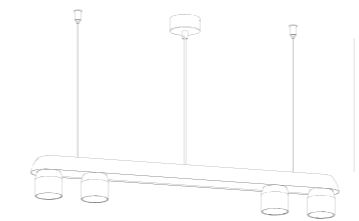

Cus LED Recessed Down Light

230mA 36V, CRI>90, SDCM<3

FINISHING:
Textured White
Textured Black
Silver Grey

IP21

LIGHT DISTRIBUTION for 2700K
medium 36°

h(m)	E(lx)	ø(m)
1	1050	ø0.62
2	262.6	ø1.25
3	116.7	ø1.88
4	65.65	ø2.50
5	42.02	ø3.13

LIGHT DISTRIBUTION for 3000K
medium 36°

h(m)	E(lx)	ø(m)
1	4342	ø0.64
2	1074	ø1.29
3	472.2	ø1.93
4	261.0	ø2.58
5	161.2	ø3.22

Baffle

Supplied with triac dimmable LED converter

Photometric Info

24D
36D

2*8W

GSCUS-2*8W-L-SM

4*8W

Cus P LED Pendant Light
GSCUS-4*8W-P

GSCUS-4*8W-L-SM

Cus L LED Surface Mounted Down Light

230mA 36V, CRI>90, SDCM<3
(incl. LED converter)

FINISHING:
Textured White
Textured Black
Silver Grey

IP21

LIGHT DISTRIBUTION for 3000K
medium 36°

h(m)	E(lx)	ø(m)
1	2895	ø0.63
2	714.4	ø1.28
3	311.0	ø1.93
4	178.1	ø2.57
5	109.0	ø3.22

Supplied with triac dimmable LED converter

Photometric Info

24D
36D

Cus L LED Surface Mounted Down Light

230mA 36V, CRI>90, SDCM<3
(incl. LED connector)