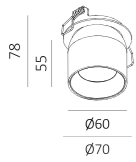

Cus LED Recessed Down Light

230mA 36V, CRI>90, SDCM<3

FINISHING:
Textured White
Textured Black
Silver Grey

IP21

LIGHT DISTRIBUTION for 2700K
medium 36°

h(m)	E(lx)	ø(m)
1	1050	ø0.62
2	262.6	ø1.25
3	116.7	ø1.88
4	65.65	ø2.50
5	42.02	ø3.13

Cutout: 62mm
 5-25mm

Baffle

Photometric Info

24D
36D

Cus R LED Surfaced Mounted Down Light

230mA 36V, CRI>90, SDCM<3
(incl. LED converter)

FINISHING:
Textured White
Textured Black
Silver Grey

IP21

LIGHT DISTRIBUTION for 3000K
medium 36°

h(m)	E(lx)	ø(m)
1	4342	ø0.64
2	1074	ø1.29
3	472.2	ø1.93
4	261.0	ø2.58
5	161.2	ø3.22

Baffle

Supplied with triac dimmable LED converter

Photometric Info

24D
36D

2*8W

GSCUS-2*8W-L-SM

h(m)	E(lx)	ø(m)
1	2895	ø0.63
2	714.4	ø1.28
3	311.0	ø1.93
4	178.1	ø2.57
5	109.0	ø3.22

Supplied with triac dimmable LED converter

Photometric Info

24D
36D

Cus L LED Surface Mounted Down Light

230mA 36V, CRI>90, SDCM<3
(incl. LED connector)