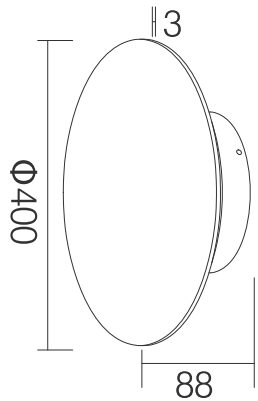

Outdoor LED Wall Light

Specification

Product code:	GKDAL-20W-R400
Power:	20W
Electric data:	AC 220-240V / DC 24V
Lumen:	1200 lm
CRI:	>80 / >90
Color temperature:	3000K
IP class:	IP20 / IP65
Fixture size:	Ø400*88*3mm
Cutout:	Nul
LED source:	SMD
Fixture material:	Aluminum
Finish:	White / Silver / Black