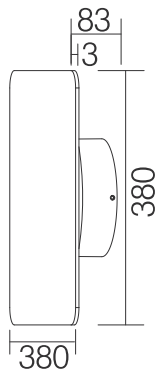

Outdoor LED Wall Light

Specification

Product code:	GKDAL-20W-S380
Power:	20W
Electric data:	AC 220-240V / DC 24V
Lumen:	1200 lm
CRI:	>80 / >90
Color temperature:	3000K
IP class:	IP20 / IP65
Fixture size:	Ø380*83*3mm
Cutout:	Nul
LED source:	SMD
Fixture material:	Aluminum
Finish:	White / Silver / Black